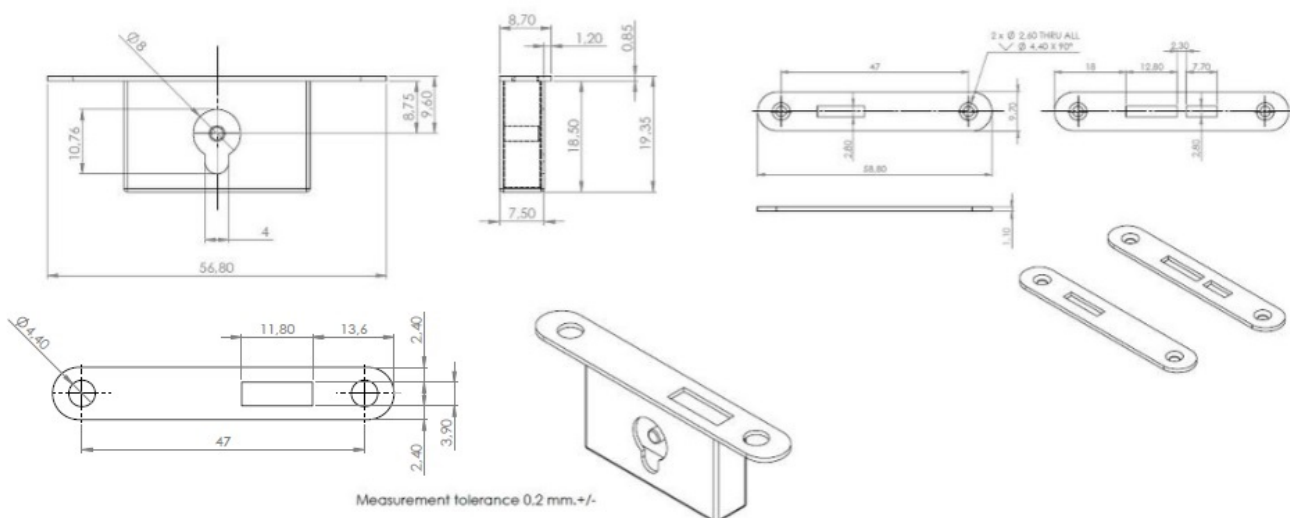

PRODUCT SHEET

Description:

Box Lock, Steel, Brass Plated, Incl. 1 key, 1 Escutcheon, 2 Striking Plates (Top & Bottom)

Item number:

30.00.056-0

Units	Box	Carton	HS Code	Barcode
Pcs.		1000	8301300000	
				5704866484589